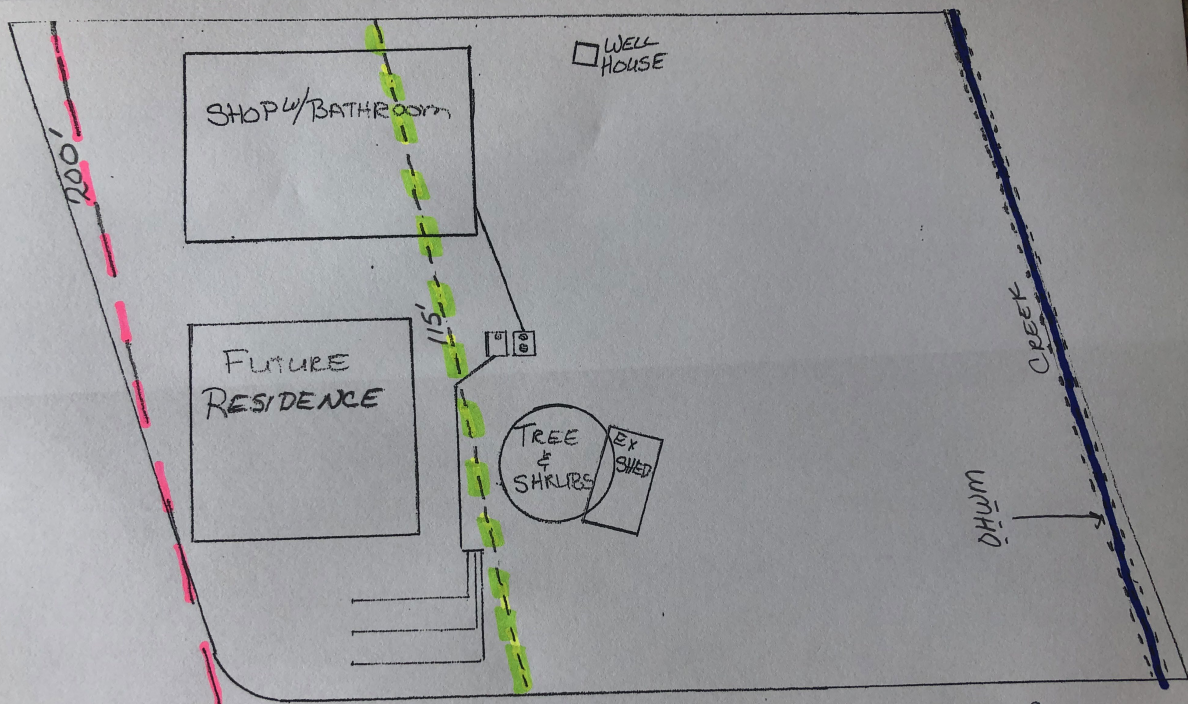

Map Scale: 1" = 6553600'

Map Scale: 1" = 13107200'

D. PRATT / (509) 304-4880
 301 PINE GLEN DR.
 EASTON, WA 98925
 MAP # 20-14-17050-0206

● CREEK
 115'
 200'