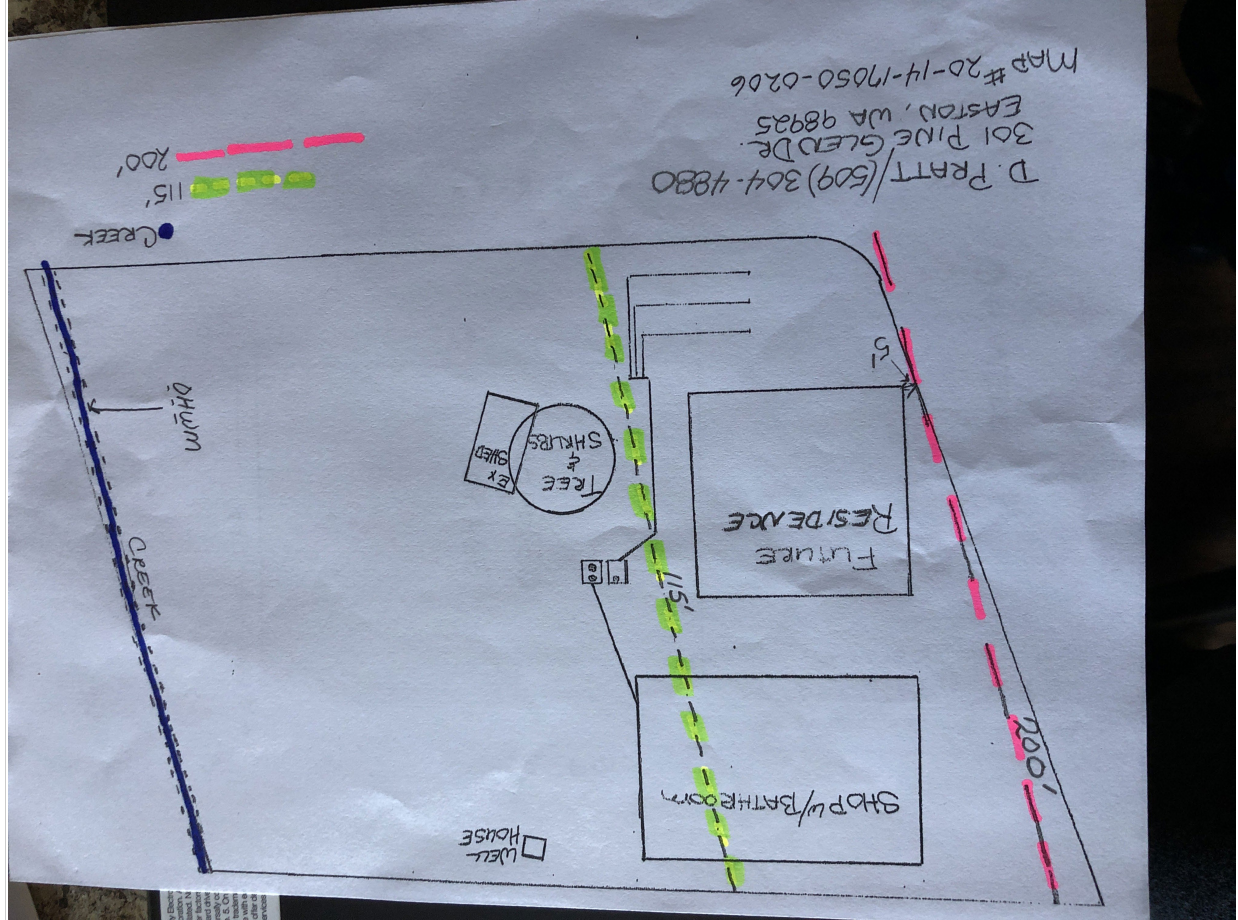

Map Title:

Map Scale: 1" = 200'

Map Scale: 1" = 100'

Map Scale: 1" = 50'

Map Scale: 1" = 25'

Map Scale: 1" = 12.5'

Map Scale: 1" = 6.25'

Map Scale: 1" = 3.125'

Map Scale: 1" = 1.5625'

Map Scale: 1" = 0.78125'

Map Scale: 1" = 0.390625'

Map Scale: 1" = 0.1953125'

Map Scale: 1" = 0.09765625'

Map Scale: 1" = 0.048828125'

Map Scale: 1" = 0.0244140625'

Map Scale: 1" = 0.01220703125'

Map Scale: 1" = 0.006103515625'

Map Scale: 1" = 0.0030517578125'

Map Scale: 1" = 0.00152587890625'

Map Scale: 1" = 0.000762939453125'

Map Scale: 1" = 0.0003814697265625'

Map Scale: 1" = 0.00019073486328125'

Map Scale: 1" = 9.5367232145625e-05'

Map Scale: 1" = 4.76836160728125e-05'

Map Scale: 1" = 2.384180803640625e-05'

Map Scale: 1" = 1.1920904018203125e-05'

Map Scale: 1" = 5.9604520091015625e-06'

Map Scale: 1" = 2.98022600455078125e-06'

Map Scale: 1" = 1.490113002275390625e-06'

Map Scale: 1" = 7.450565011376953125e-07'

Map Scale: 1" = 3.7252825056884765625e-07'

Map Scale: 1" = 1.86264125284423828125e-07'

Map Scale: 1" = 9.31320626422119140625e-08'

Map Scale: 1" = 0.00019073486328125'

Map Scale: 1" = 0.0003814697265625'

Map Scale: 1" = 0.000762939453125'

Map Scale: 1" = 0.00152587890625'

Map Scale: 1" = 0.0030517578125'

Map Scale: 1" = 0.006103515625'

Map Scale: 1" = 0.01220703125'

Map Scale: 1" = 0.0244140625'

Map Scale: 1" = 0.048828125'

Map Scale: 1" = 0.09765625'

Map Scale: 1" = 0.1953125'

Map Scale: 1" = 0.390625'

Map Scale: 1" = 0.78125'

Map Scale: 1" = 1.5625'

Map Scale: 1" = 3.125'

Map Scale: 1" = 6.25'

Map Scale: 1" = 12.5'

Map Scale: 1" = 25'

Map Scale: 1" = 50'

Map Scale: 1" = 100'

Map Scale: 1" = 200'

Map Scale: 1" = 400'

Map Scale: 1" = 800'

Map Scale: 1" = 1600'

Map Scale: 1" = 3200'

Map Scale: 1" = 6400'

Map Scale: 1" = 12800'

Map Scale: 1" = 25600'

Map Scale: 1" = 51200'

Map Scale: 1" = 102400'

Map Scale: 1" = 204800'

Map Scale: 1" = 409600'

Map Scale: 1" = 819200'

Map Scale: 1" = 1638400'

Map Scale: 1" = 3276800'

Map Scale: 1" = 6553600'

Map Scale: 1" = 13107200'